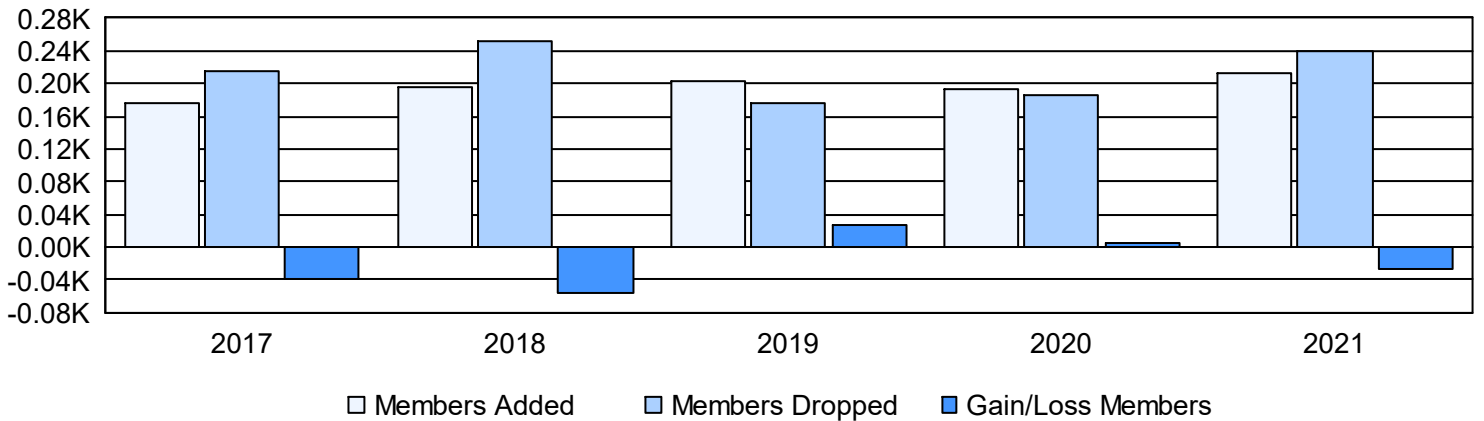

Year	New Clubs	Dropped Clubs	Gain/ Loss Clubs	New Members	Charter Members	Reinstate Members	Transfer Members	Total Member Added	Total Members Dropped	Gain/ Loss Members
2016-2017	0	1	-1	142	2	7	25	176	215	-39
2017-2018	1	1	0	145	25	6	19	195	251	-56
2018-2019	0	0	0	173	2	9	18	202	176	26
2019-2020	2	0	2	123	57	5	8	193	187	6
2020-2021	2	1	1	125	66	2	20	213	240	-27
Average	1	1	0	142	30	6	18	196	214	-18

Clubs

Members