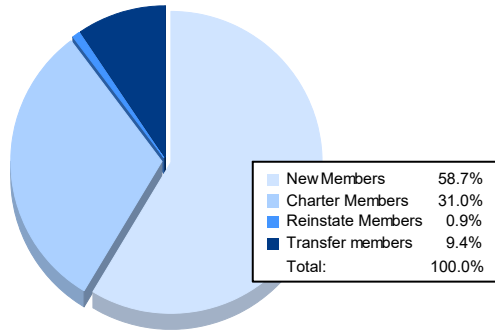

Membership Composition June 2021 Cumulative