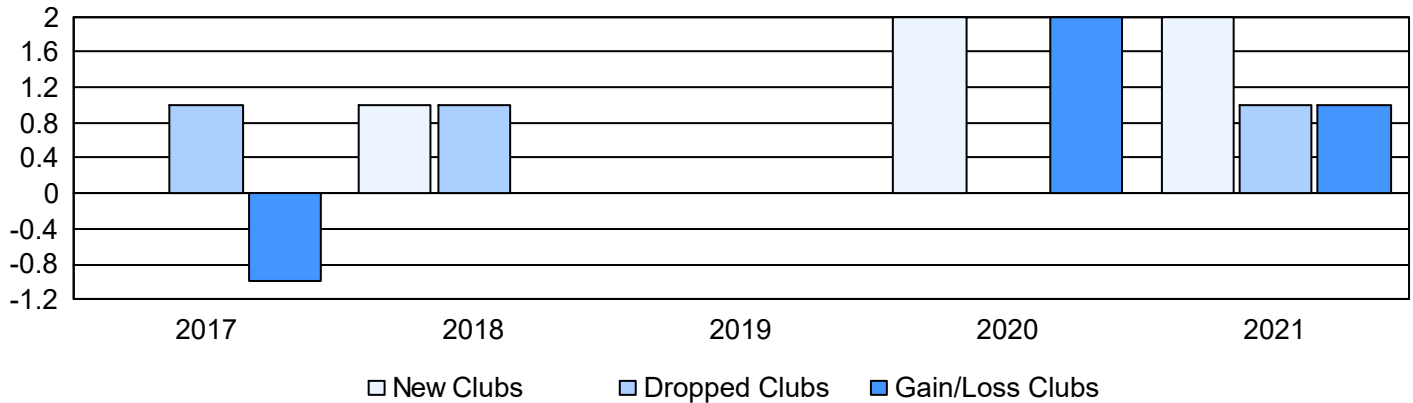

Year	New Clubs	Dropped Clubs	Gain/ Loss Clubs	New Members	Charter Members	Reinstate Members	Transfer Members	Total Member Added	Total Members Dropped	Gain/ Loss Members
2016-2017	0	1	-1	142	2	7	25	176	215	-39
2017-2018	1	1	0	145	25	6	19	195	251	-56
2018-2019	0	0	0	173	2	9	18	202	176	26
2019-2020	2	0	2	123	57	5	8	193	187	6
2020-2021	2	1	1	125	66	2	20	213	240	-27
Average	1	1	0	142	30	6	18	196	214	-18

Clubs